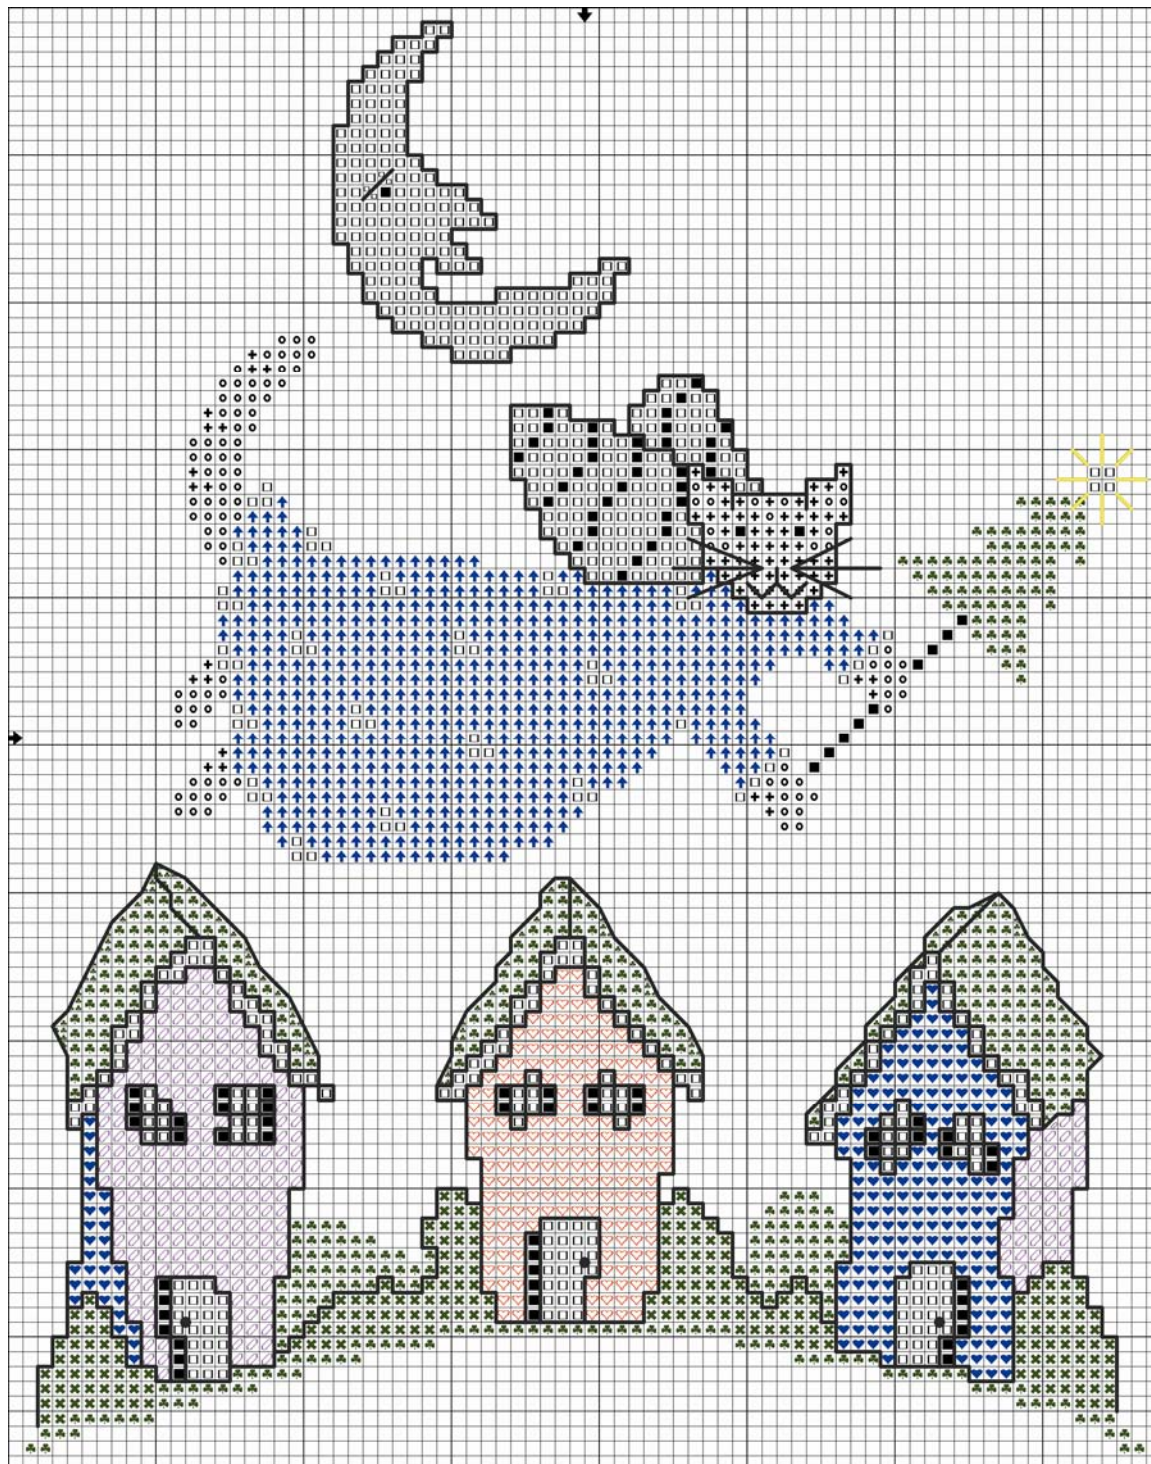

Holiday Cat Angel

Custom Cross Stitch Designs
exclusively for
Charles Craft's Fabric & Products

Fabric: Banner

Design Count: 76w x 97h

Design Size: 5 3/8" x 6 7/8", 14 count

Cross Stitch Key Strands: 2

Symbol	Anchor	DMC
	109	209
	289	307
	403	310
	978	322
	214	368
	310	434
	332	608
	891	676
	228	700
	410	995

Back Stitch Key Strands: 1

Symbol	Anchor	DMC
	289	307
	403	310

French Knot Key Strands: 1

Symbol	Anchor	DMC
	403	310